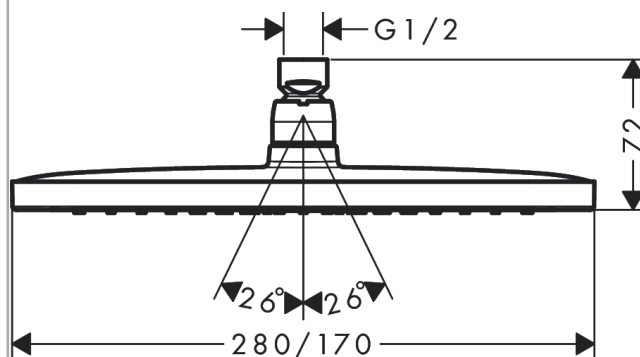

Croma E
Overhead shower 280 1jet EcoSmart
 Surfaces: **chrome** Art. no. : **26258000**

Description

product features

- Shower head size: 280 x 170 mm
- Ball-joint: overhead shower angle adjustable
- Spray pattern: RainAir
- flow rate RainAir 8 l/min at 3 bar
- Spray face: metal
- spray disc removable for cleaning
- Installation: ceiling or wall
- Connection thread 1/2"

Article Details

Price excl. VAT

£ 294.17

Technology

Product image

Scale drawing

Flowchart

The consumption was measured in combination with the appropriate fittings (thermosta/mixer/ in-wall valve) to reflect actual application in practice.