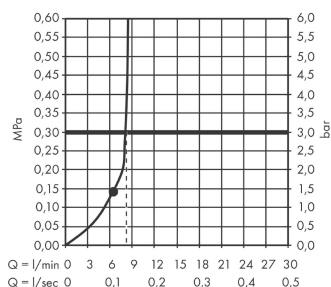

Croma E
Overhead shower 280 1jet EcoSmart
 Surfaces: **chrome** Art. no. : **26258000**

Description

product features

- Shower head size: 280 x 170 mm
- Ball-joint: overhead shower angle adjustable
- Spray pattern: RainAir
- flow rate RainAir 8 l/min at 3 bar
- Spray face: metal
- spray disc removable for cleaning
- Installation: ceiling or wall
- Connection thread 1/2"

Article Details

Price excl. VAT

£ 294.17

Technology

Product image

Scale drawing

Flowchart

The consumption was measured in combination with the appropriate fittings (thermosta/mixer/ in-wall valve) to reflect actual application in practice.